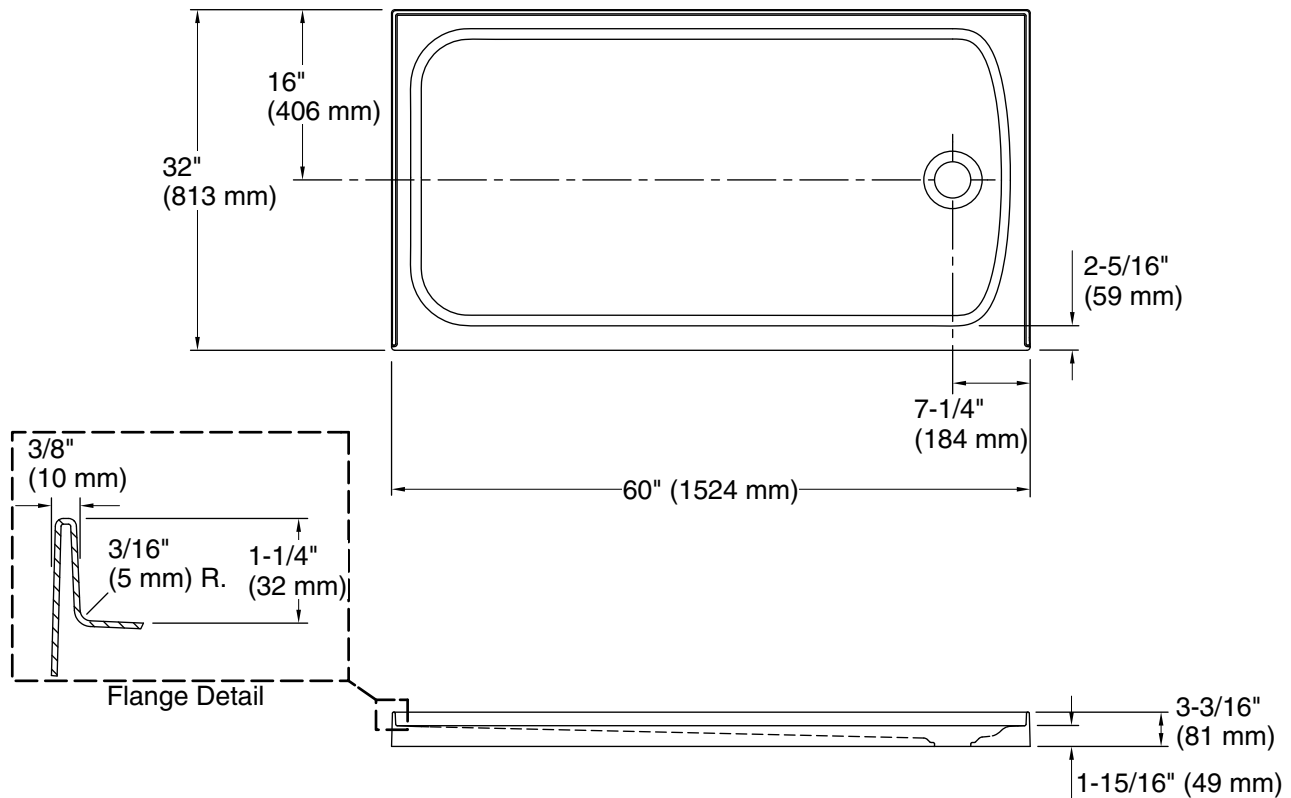

Color	Code	Description
-------	------	-------------

0

White

Technical Information

All product dimensions are nominal.

Installation: Three-wall alcove
 Drain location: Right
 Weight: 128 lbs (58.1 kg)

Notes

Measure your actual product for rough-in details.